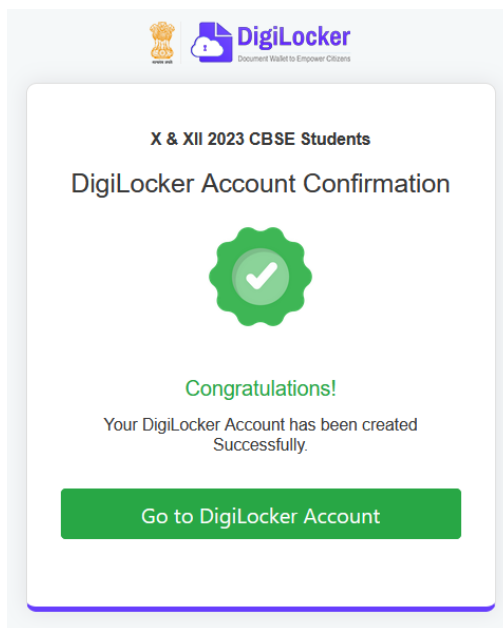

Note: For DigiLocker accounts activated using the 6-digit PIN (similar to the above process), the mark sheets are automatically pushed to the issued section. However, for DigiLocker accounts created using the general process (not the above process), the user must search and pull their marksheets by manually entering the search parameter.

For any other queries or assistance, you may approach the DigiLocker Support team at <https://support.digitallocker.gov.in/>