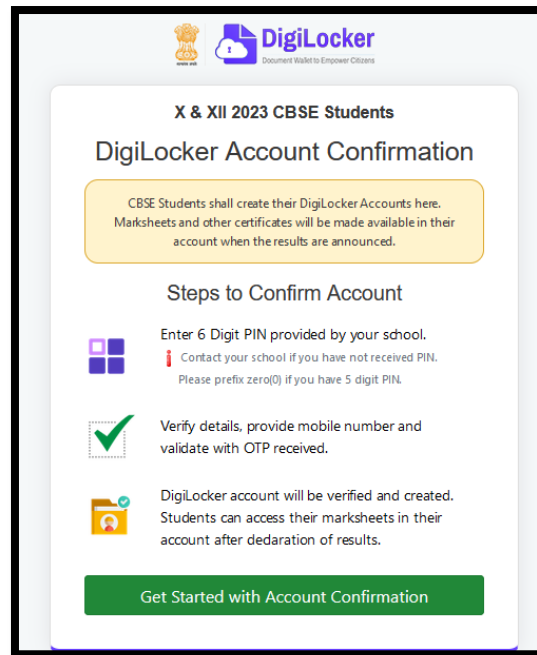

# User Manual

(For Students of CBSE affiliated schools India)

Stepwise User guide to access Class X and XII Marksheets cum Passing Certificate & Migration Certificate after the declaration of result.

## DigiLocker Account Confirmation Process

1. Students can visit the URL <https://cbseervices.digilocker.gov.in/activatecbse> for initiation of the DigiLocker account confirmation process.
2. Once reached “Read the given instruction carefully and keep the necessary information ready”  
→ Click on Get Started with Account Confirmation.