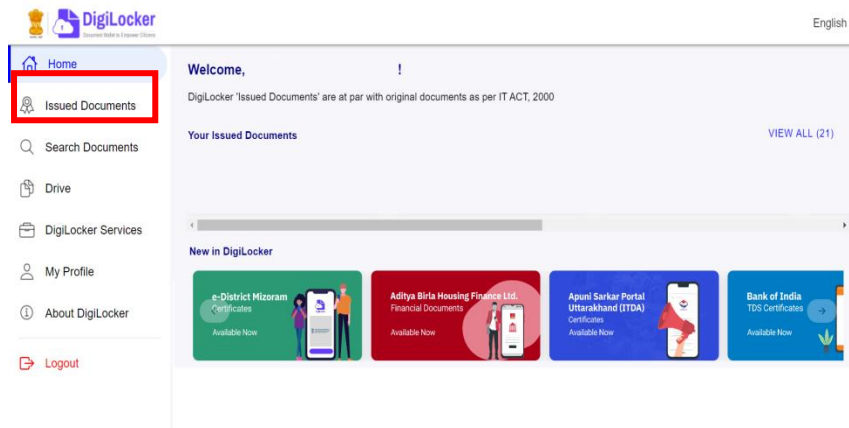

DigiLocker Account Confirmation

Please enter One Time Password (OTP) sent on your mobile number \*\*\*\*\*5921.

Enter OTP

Wait few minutes for the OTP,  
**do not refresh or close!**

Submit

Didn't received the OTP? Resend OTP

5. Your DigiLocker account shall be activated → upon successful confirmation → Click on “Go to DigiLocker account”

X & XII 2023 CBSE Students

DigiLocker Account Confirmation

**Congratulations!**

Your DigiLocker Account has been created  
Successfully.

Go to DigiLocker Account

**Note: Once the CBSE Results for your class get published, you will view your digital mark sheet cum certificate and migration certificate under the “Issued documents section”.**